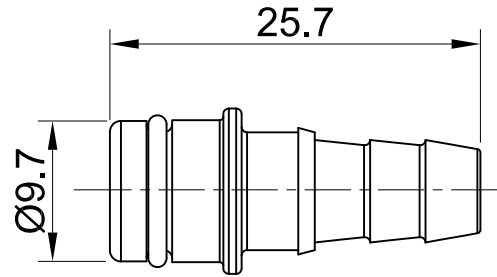

B

B

C

C

D

D

Tube fitting insert for tubing size ID 6 mm

 InKonn (Suzhou) Electric Technology Co.,Ltd.	 All Dimensions in mm Original Size DIN A4	Date 2022-5-5	Drawing No. TC4496218	Rev. A00	Scale 2:1
	Type Name CP-6-M/P	Part No. 10 38 000 7113	Created by Shuxu Huang	Checked by Yiyi Luo	Page 1/1