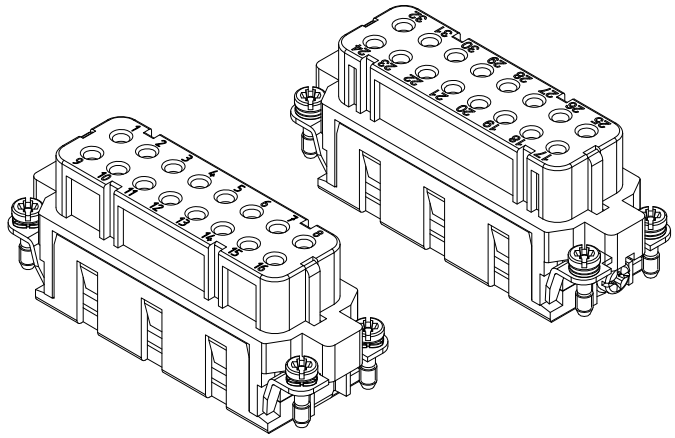

1 2 3 4 5 6

A

A

B

B

Panel cut out

C

C

D

D

 InKonn (Suzhou) Electric Technology Co.,Ltd.	All Dimensions in mm Original Size DIN A4	Date 2020-05-14	Drawing No. TC4825566	Rev. A00	Scale 1:1
	Part No. 10 30 032 2200	Type Name IA-032-CF(1-16+17-32)		Created by Shuxu Huang	Checked by Yiyi Luo