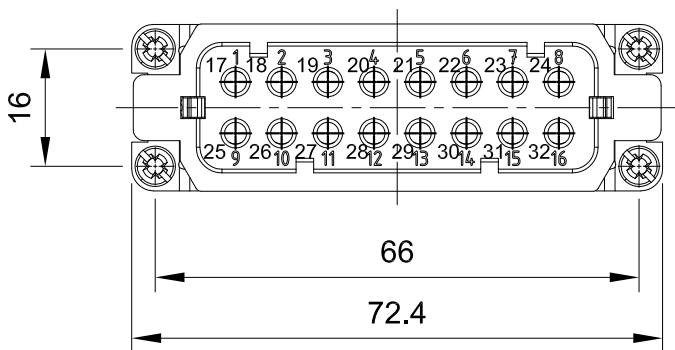

1 2 3 4 5 6

A

A

B

B

Panel cut out

C

C

D

D

 InKonn (Suzhou) Electric Technology Co.,Ltd.	All Dimensions in mm Original Size DIN A4	Date 2020-05-14	Drawing No. TC4825566	Rev. A00	Scale 1:1
	Part No. 10 30 032 2200	Type Name IA-032-CF(1-16+17-32)		Created by Shuxu Huang	Checked by Yiyi Luo