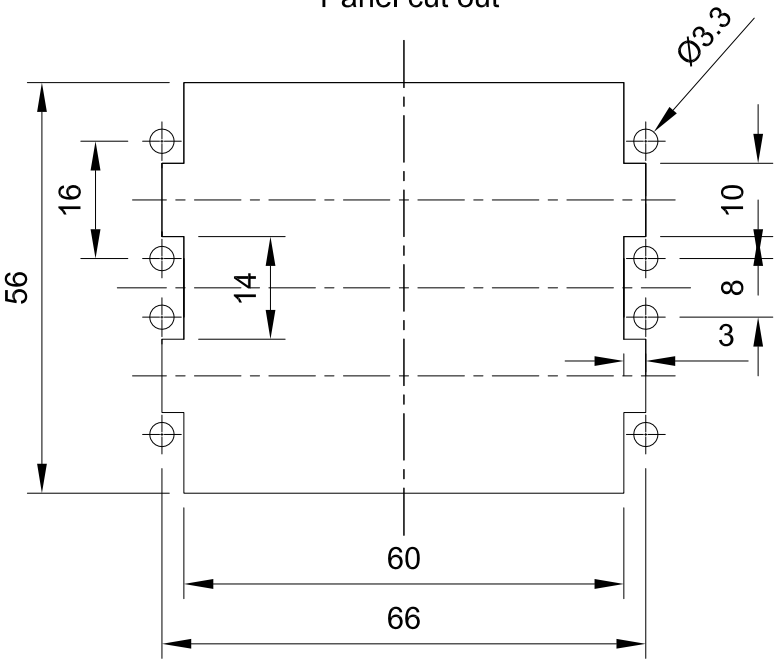

1 2 3 4 5 6

A

A

B

B

Panel cut out

C

C

D

D

 InKonn (Suzhou) Electric Technology Co.,Ltd.	All Dimensions in mm Original Size DIN A4	Date 2020-05-14	Drawing No. TC4825566	Rev. A00	Scale 1:1
	Part No. 10 30 032 2200	Type Name IA-032-CF(1-16+17-32)		Created by Shuxu Huang	Checked by Yiyi Luo