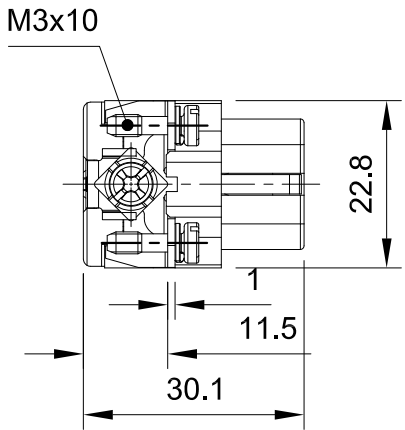

1 2 3 4 5 6

A

A

B

B

Panel cut out

C

C

D

D

 InKonn (Suzhou) Electric Technology Co.,Ltd.	All Dimensions in mm Original Size DIN A4	Date 2020-05-14	Drawing No. TC4825566	Rev. A00	Scale 1:1
	Part No. 10 30 032 2200	Type Name IA-032-CF(1-16+17-32)		Created by Shuxu Huang	Checked by Yiyi Luo