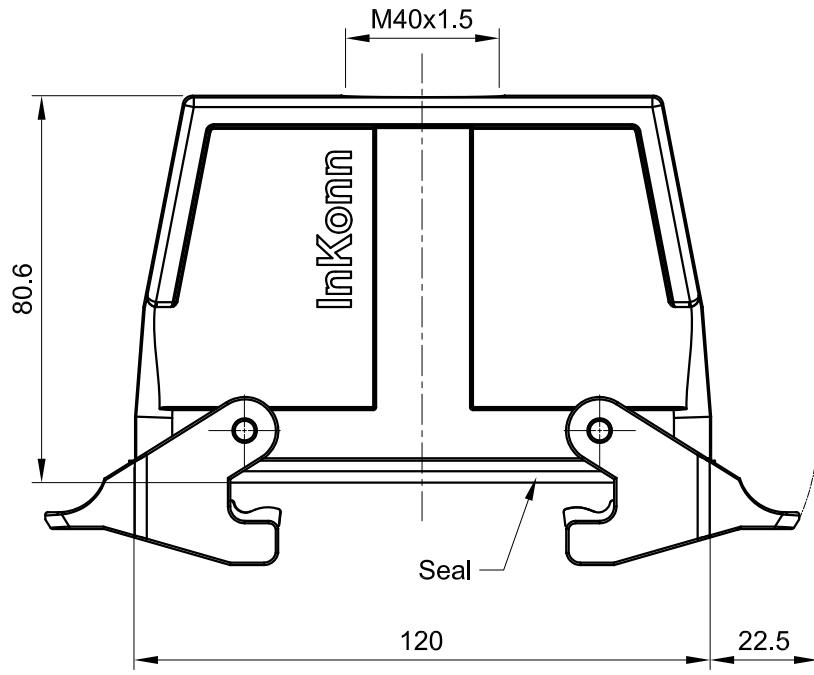

B

B

C

C

D

D

 InKonn (Suzhou) Electric Technology Co.,Ltd.	 All Dimensions in mm Original Size DIN A4	Date 2021-02-13	Drawing No. TC5536459	Rev. A00	Scale 1:1.5
	Type Name HB24-HCTC-DL-M40	Part No. 10 11 024 1424	Created by Shuxu Huang	Checked by Yiyi Luo	Page 1/1