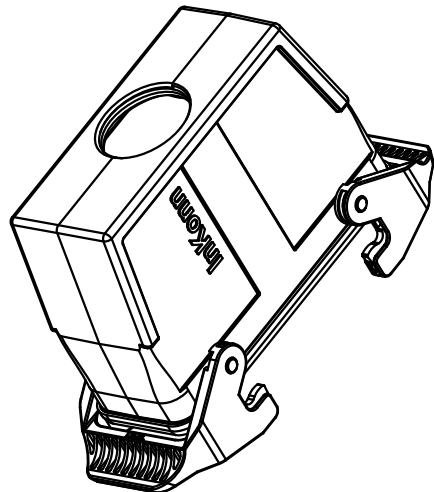

B

B

C

C

D

D

 InKonn (Suzhou) Electric Technology Co.,Ltd.	 All Dimensions in mm Original Size DIN A4	Date 2021-02-13	Drawing No. TC5536459	Rev. A00	Scale 1:1.5
	Type Name HB24-HCTC-DL-M40	Part No. 10 11 024 1424	Created by Shuxu Huang	Checked by Yiyi Luo	Page 1/1