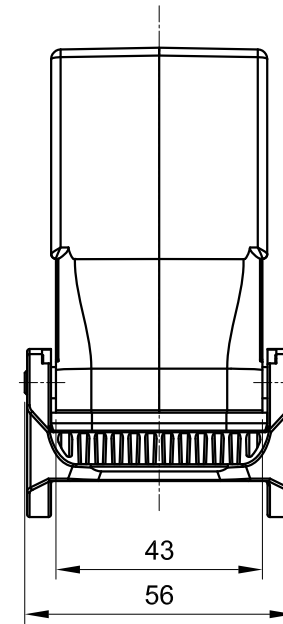

B

B

C

C

D

D

 InKonn (Suzhou) Electric Technology Co.,Ltd.	 All Dimensions in mm Original Size DIN A4	Date 2021-02-13	Drawing No. TC5536459	Rev. A00	Scale 1:1.5
	Type Name HB24-HCTC-DL-M40	Part No. 10 11 024 1424	Created by Shuxu Huang	Checked by Yiyi Luo	Page 1/1

1

2

3

4

5

6