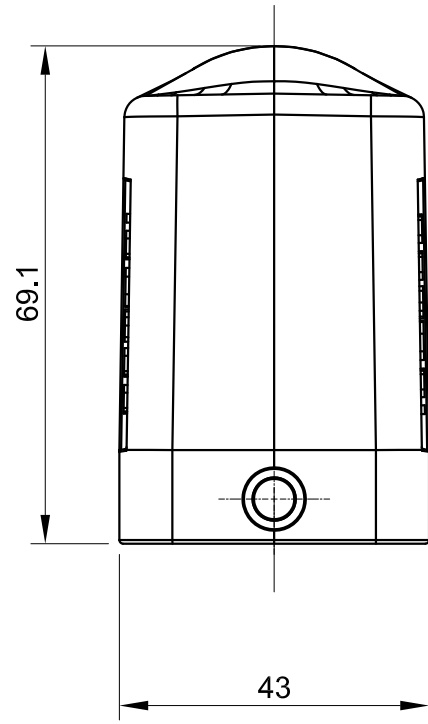

B

B

C

C

D

D

 All Dimensions in mm Original Size DIN A4	Date 2019-05-12	Drawing No. TC0051989	Rev. A00	Scale 1:1
	 InKonn® InKonn (Suzhou) Electric Technology Co.,Ltd.	Part No. 10 11 024 0103	Created by Shuxu Huang	Checked by Yiyi Luo
Type Name HB24-SE-DR-M32				

1

2

3

4

5

6