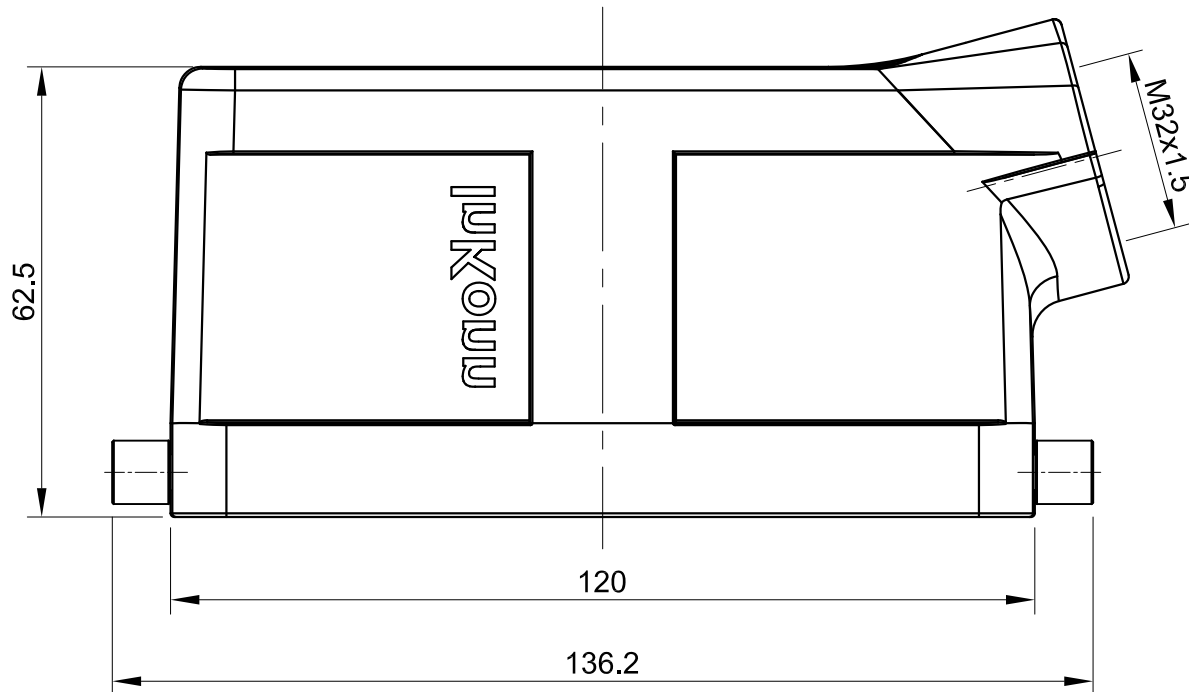

B

B

C

C

D

D

 All Dimensions in mm Original Size DIN A4	Date 2019-05-12	Drawing No. TC0051989	Rev. A00	Scale 1:1
	 InKonn® InKonn (Suzhou) Electric Technology Co.,Ltd.	Part No. 10 11 024 0103	Created by Shuxu Huang	Checked by Yiyi Luo
Type Name HB24-SE-DR-M32				