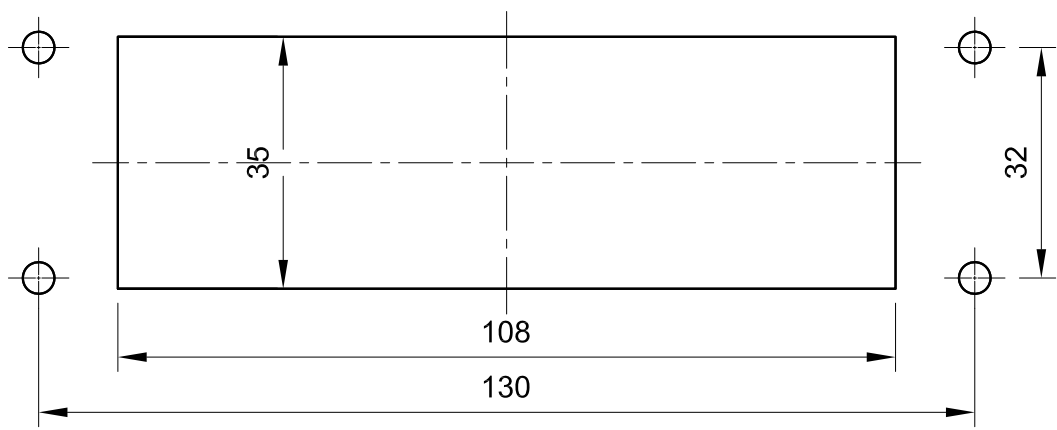

Panel cut out

 InKonn (Suzhou) Electric Technology Co., Ltd.	All Dimensions in mm Original Size DIN A4	Date 2021-03-10	Drawing No. TC2395554	Rev. A00	Scale 1:1
	Part No. 10 12 024 0520	Created by Shuxu Huang	Checked by Yiyi Luo	Page 1/1	
Type Name HMB24-BM-DL/S					