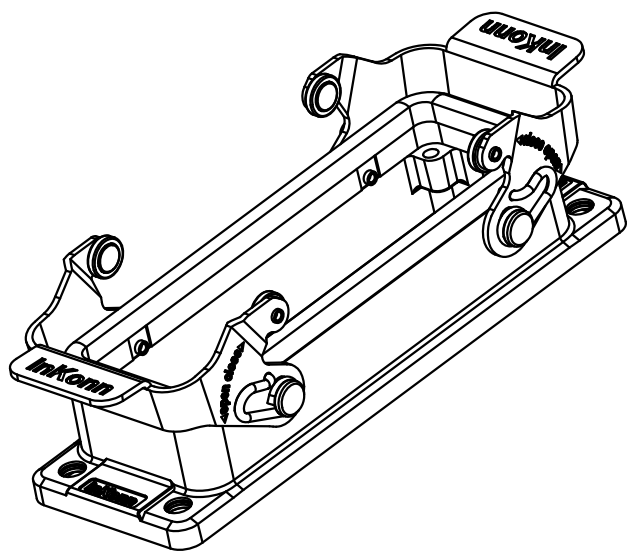

Panel cut out

 InKonn (Suzhou) Electric Technology Co., Ltd.	All Dimensions in mm Original Size DIN A4	Date 2021-03-10	Drawing No. TC2395554	Rev. A00	Scale 1:1
	Part No. 10 12 024 0520	Created by Shuxu Huang	Checked by Yiyi Luo	Page 1/1	
Type Name HMB24-BM-DL/S					